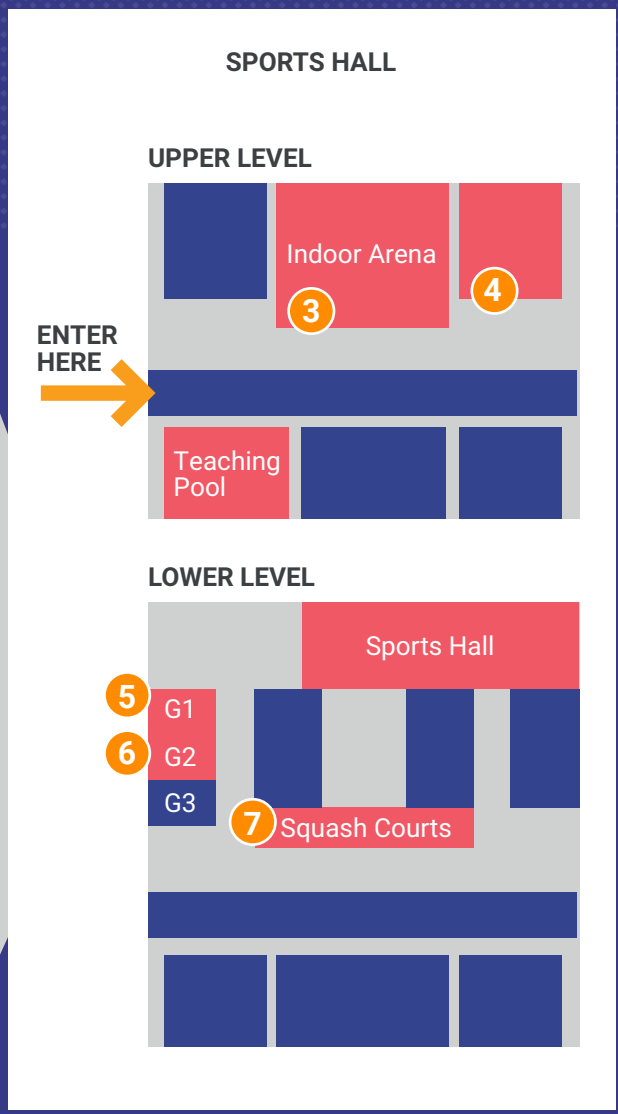

FIND A SPORTS CLUB

11am-1pm

- 1** **Tennis**
South London Smashers
- 2** **Rugby**
The London Stags RFC
- 3** **Basketball**
London Cruisers Basketball Club
London Knights Basketball Club

- 4** **Jujitsu**
Ishigaki Jujitsu
- 5** **Line Dancing**
The Cactus Club

- 6** **Boxing**
Knockout Boxing
- 7** **Squash**
OutPlay Squash

CRYSTAL PALACE
NATIONAL SPORTS CENTRE

PRIDE
IN LONDON

BETTER

OUT FOR SPORT
CELEBRATING LGBTQ+ SPORT