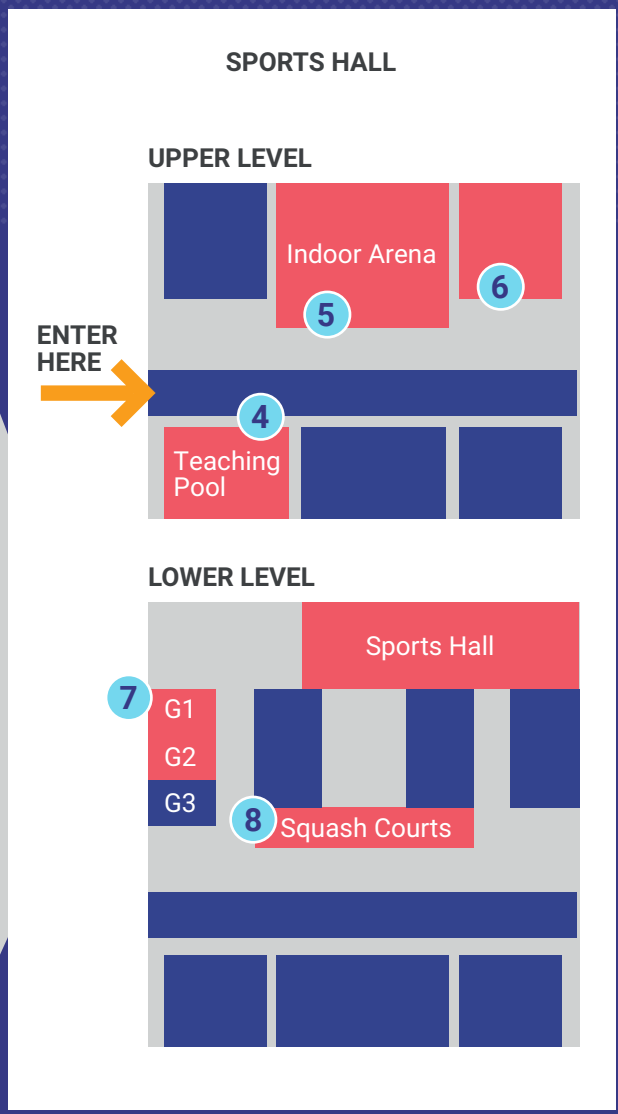

FIND A SPORTS CLUB

2:30pm-4:30pm

- 1** Tennis
North London Lob-sters
- 2** Hockey
London Royals Hockey Club
- 3** Rugby
Kings Cross Steelers RFC
- 4** Swimming
Out To Swim
- 5** Netball
Unicorns LGBTQIA+ Netball Club
- 6** Shorinji Kempo
Camden Shorinji Kempo
- 7** Dance
United Kingdom Equality Dance Council
- 8** Squash
OutPlay Squash

CRYSTAL PALACE
NATIONAL SPORTS CENTRE

PRIDE
IN LONDON

BETTER

OUT FOR SPORT
CELEBRATING LGBTQ+ SPORT